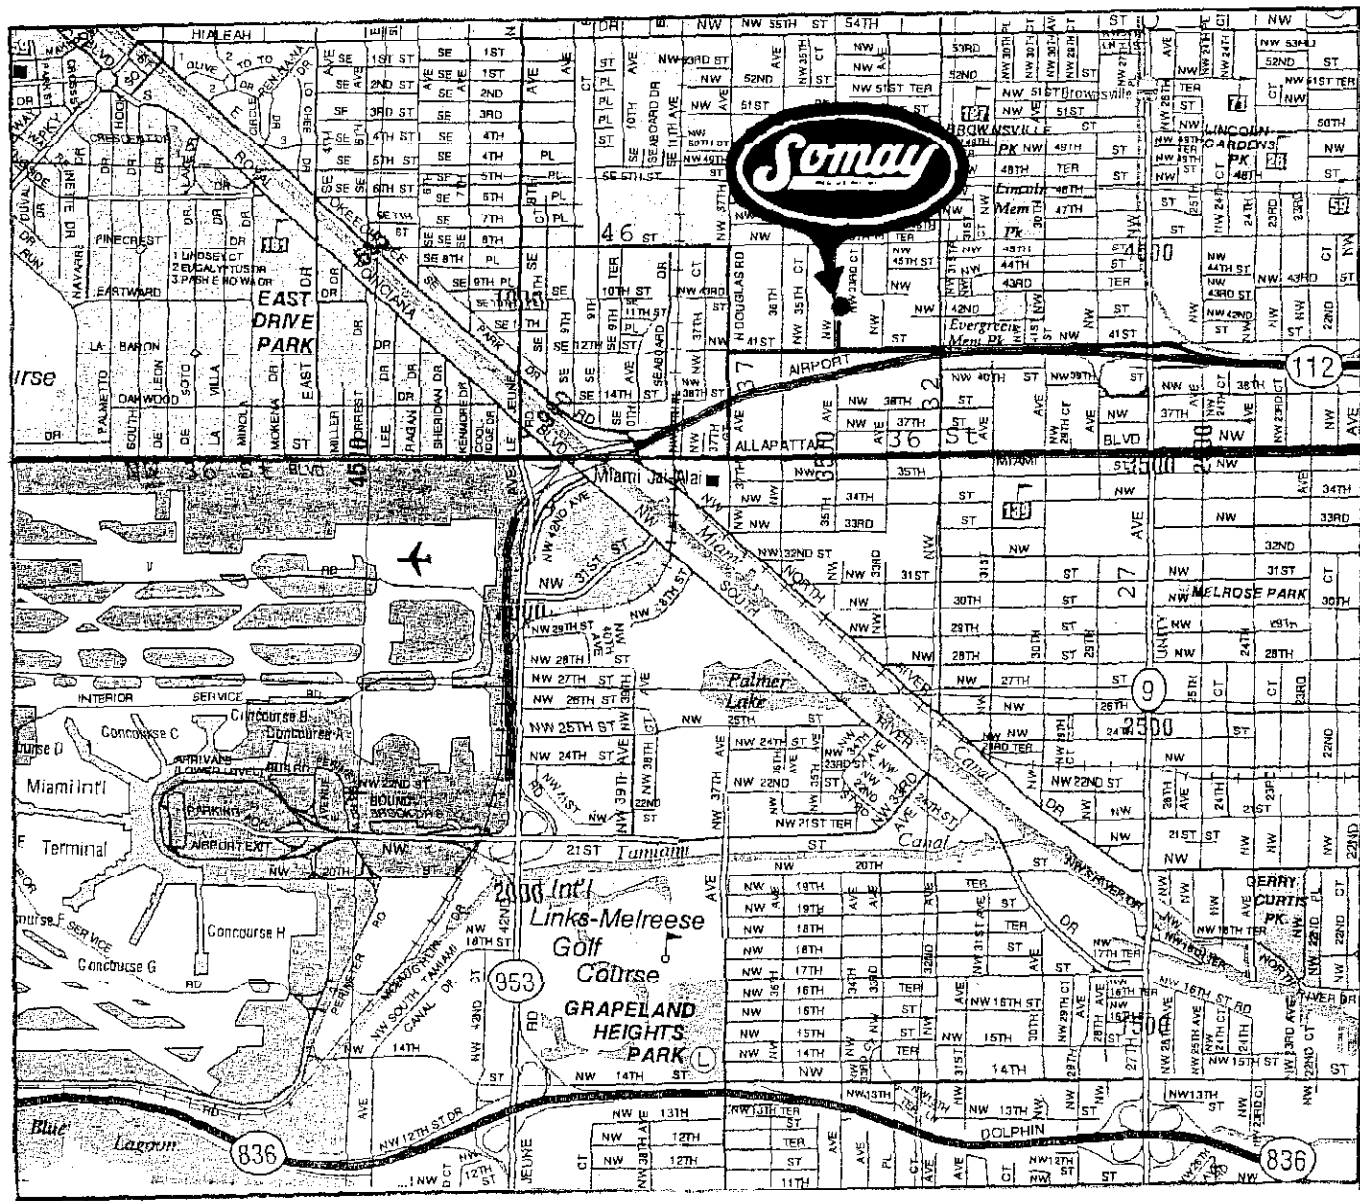

EAST DRIVE PARK

Links-Melrose Golf Course

GRAPELAND HEIGHTS PARK

Miami Intl

Concourse G

Concourse H

Blue Lagoon

Falmer Lake

GERRY CURTIN PARK

DOLPHIN

836

953

836

112

36

37

38

39

40

41

42

43

44

45

46

47

48

49

50

51

52

53

54

55

56

57

58

59

60

61

62

63

64

65

66

67

68

69

70

71

72

73

74

75

76

77

78

79

80

81

82

83

84

85

86

87

88

89

90

91

92

93

94

95

96

97

98

99

100

101

102

103

104

105

106

107

108

109

110

111

112

113

114

115

116

117

118

119

120

121

122

123

124

125

126

127

128

129

130

131

132

133

134

135

136

137

138

139

140

141

142

143

144

145

146

147

148

149

150

151

152

153

154

155

156

157

158

159

160

161

162

163

164

165

166

167

168

169

170

171

172

173

174

175

176

177

178

179

180

181

182

183

184

185

186

187

188

189

190

191

192

193

194

195

196

197

198

199

200

201

202

203

204

205

206

207

208

209

210

211

212

213

214

215

216

217

218

219

220

221

222

223

224

225

226

227

228

229

230

231

232

233

234

235

236

237

238

239

240

241

242

243

244

245

246

247

248

249

250

251

252

253

254

255

256

257

258

259

260

261

262

263

264

265

266

267

268

269

270

271

272

273

274

275

276

277

278

279

280

281

282

283

284

285

286

287

288

289

290

291

292

293

294

295

296

297

298

299

300

301

302

303

304

305

306

307

308

309

310

311

312

313

314

315

316

317

318

319

320

321

322

323

324

325

326

327

328

329

330

331